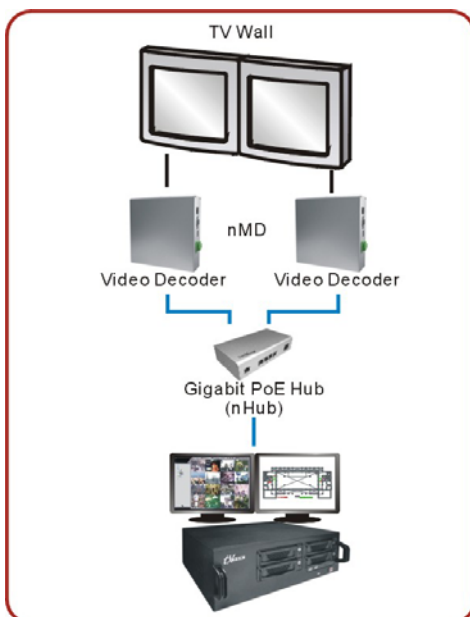

Network Matrix Decoder Series

High Definition - 1080P

Features:

- Linux Embedded OS, PoE supported
- Compatible with all modern wide-screen LCD Monitors
- High Definition - 1080P (1920 x 1080P) Display
- Support VGA & HDMI monitors
Both MUST support 1920 x 1080P resolution
- Full/Quadrant Screen Display
- Up to 120 fps Display Rate
- 32ch in SEQ (Group), 64ch Alarm Call Display
- Cost Effective Video Wall Solution

nMD-HT

Other Components of Telexper IP Solution:

- Network Video Server (nVS series)
- Network Day & Night PoE Camera (nCam series)
- Network Commander Station Basic (nCS Basic series)
- Network Commander Station Ultimate (nCS Ultimate series)
- Network Video Recorder (nVR series)
- Network Hybrid DVRs (nHybrid series)
- Network CMS software (nCMS series)
- Gigabits PoE Hub (nHub series)

Specification:

Model no.:	
nMD-HT	VGA/HDMI model
Electrical:	
Operation System	Linux
Processor	ARM 9 ,32 bit RISC
Video Output*	VGA* x 1, HDMI* x 1
Video Updating Frame Rate	
- Full Screen Display	30fps @ D1/ HDMI
- Quadrant Display	120fps @ D1
I/O Control	RS-485
OSD, RS-485	built-in
Network Interface	RJ-45 (10/ 100 Base-T)
Power Over Ethernet (PoE)	Yes
Protocol	TMSP**
Watch Dog Timer	Yes
Power Requirement:	
Power Supply	PoE (IEEE802.3af)
Power Consumption	5W
Mechanical:	
Housing	Aluminum material
Dimension	190(L) x 180(W) x 42(H) mm
Environment:	
Operating	0 to 50°C, 10% to 80% R.H.
Operation	(-10 to (+) 70°C, 5% to 95% R.H.
Approvals:	CE, FCC, RoHS