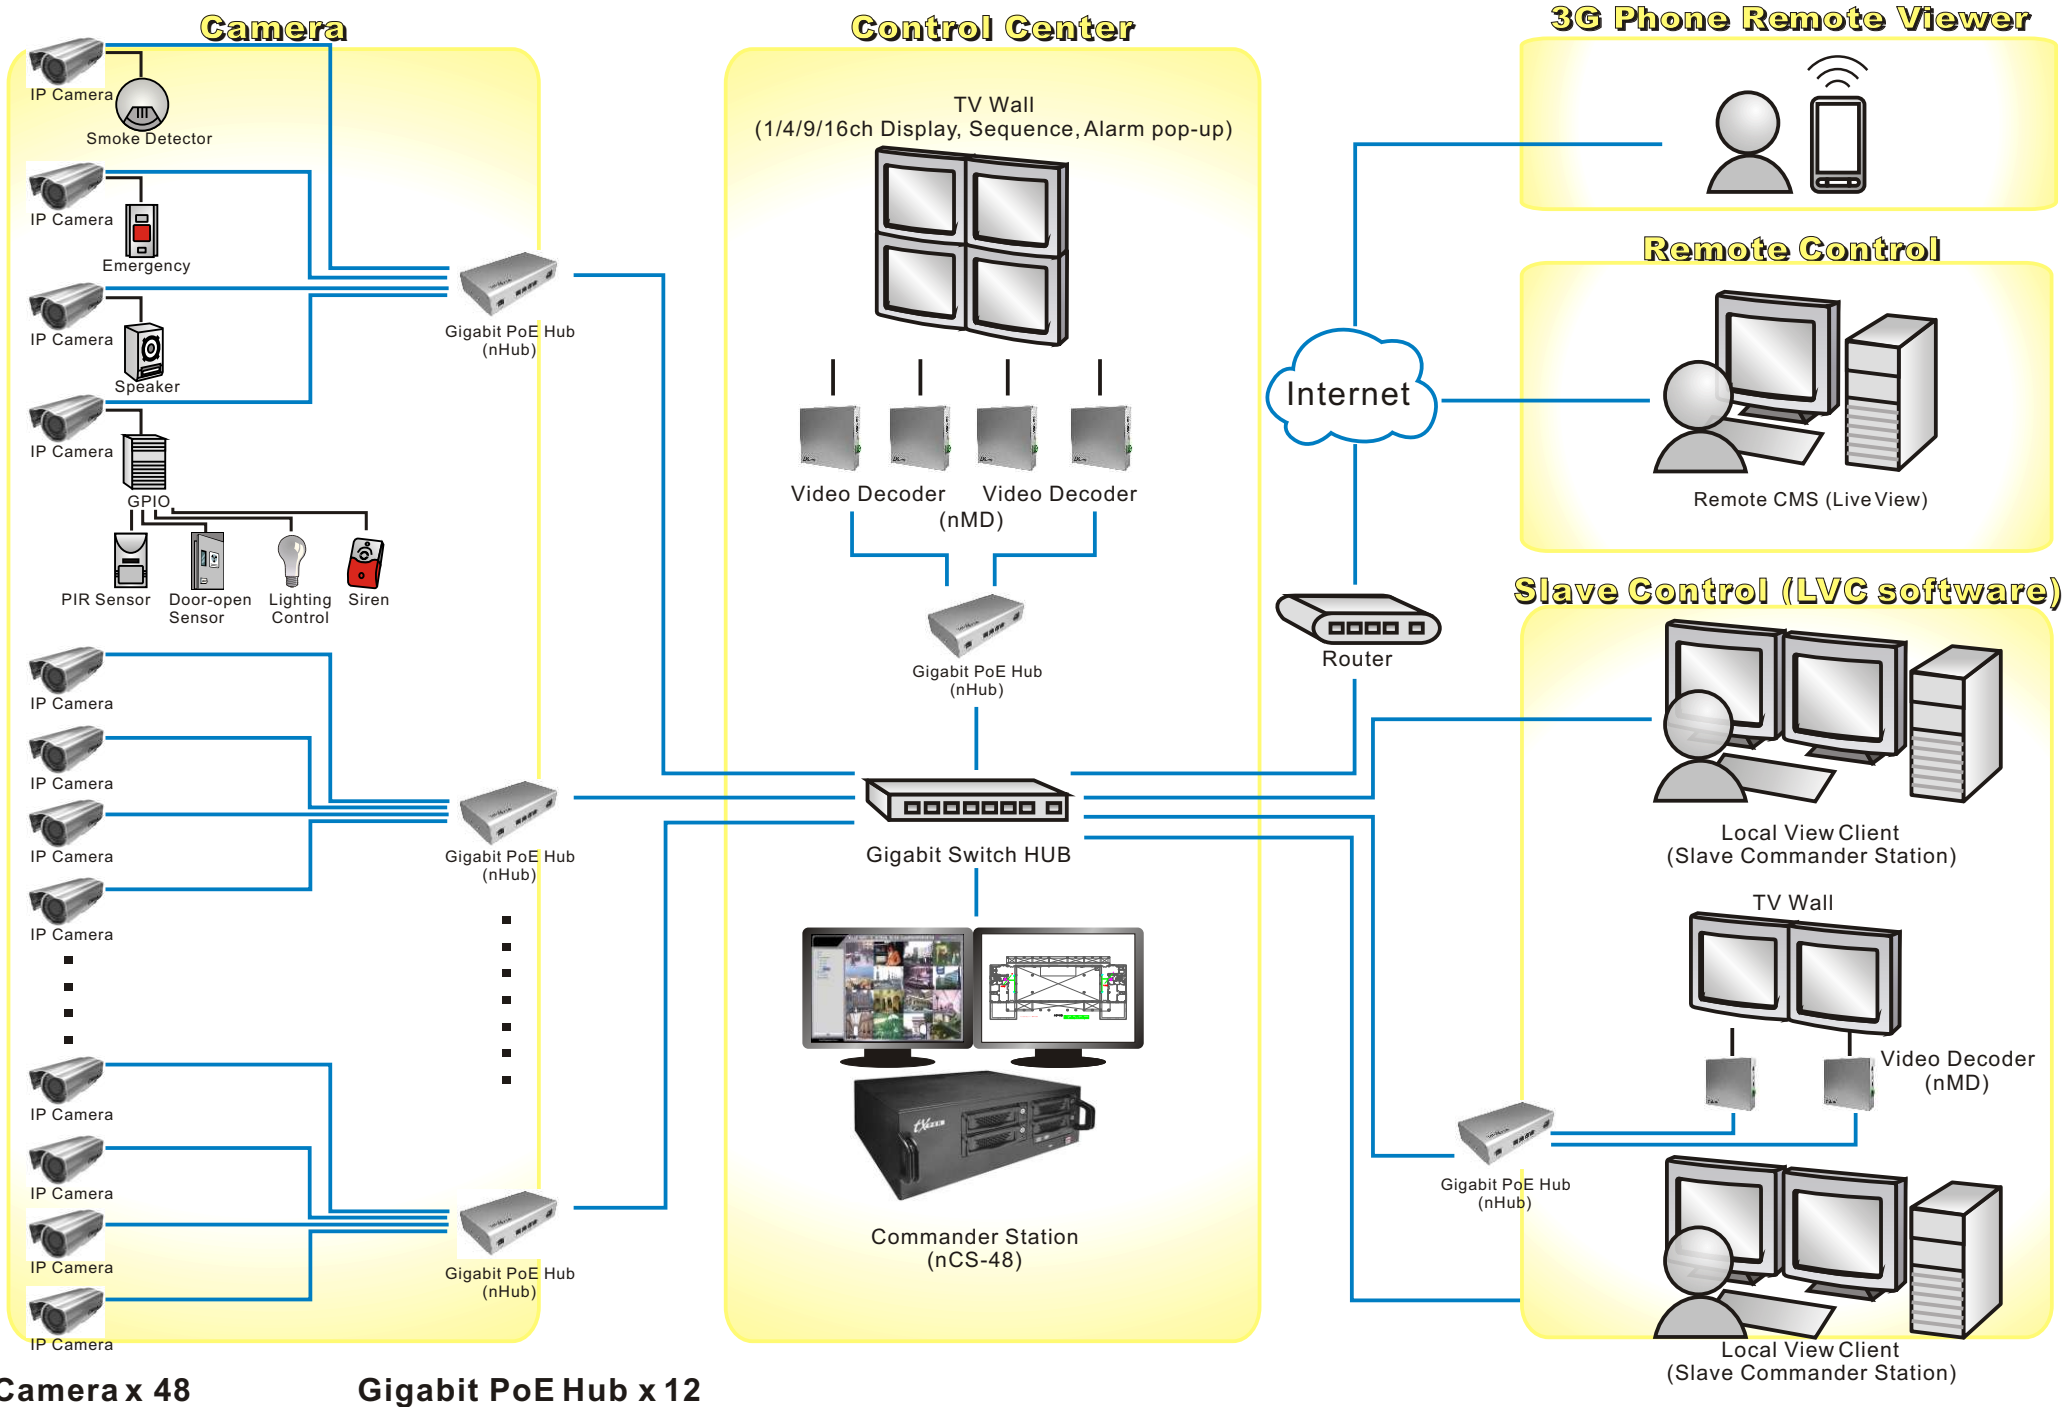

# Telexper 48ch System Diagram

IP Camera x 48

Gigabit PoE Hub x 12