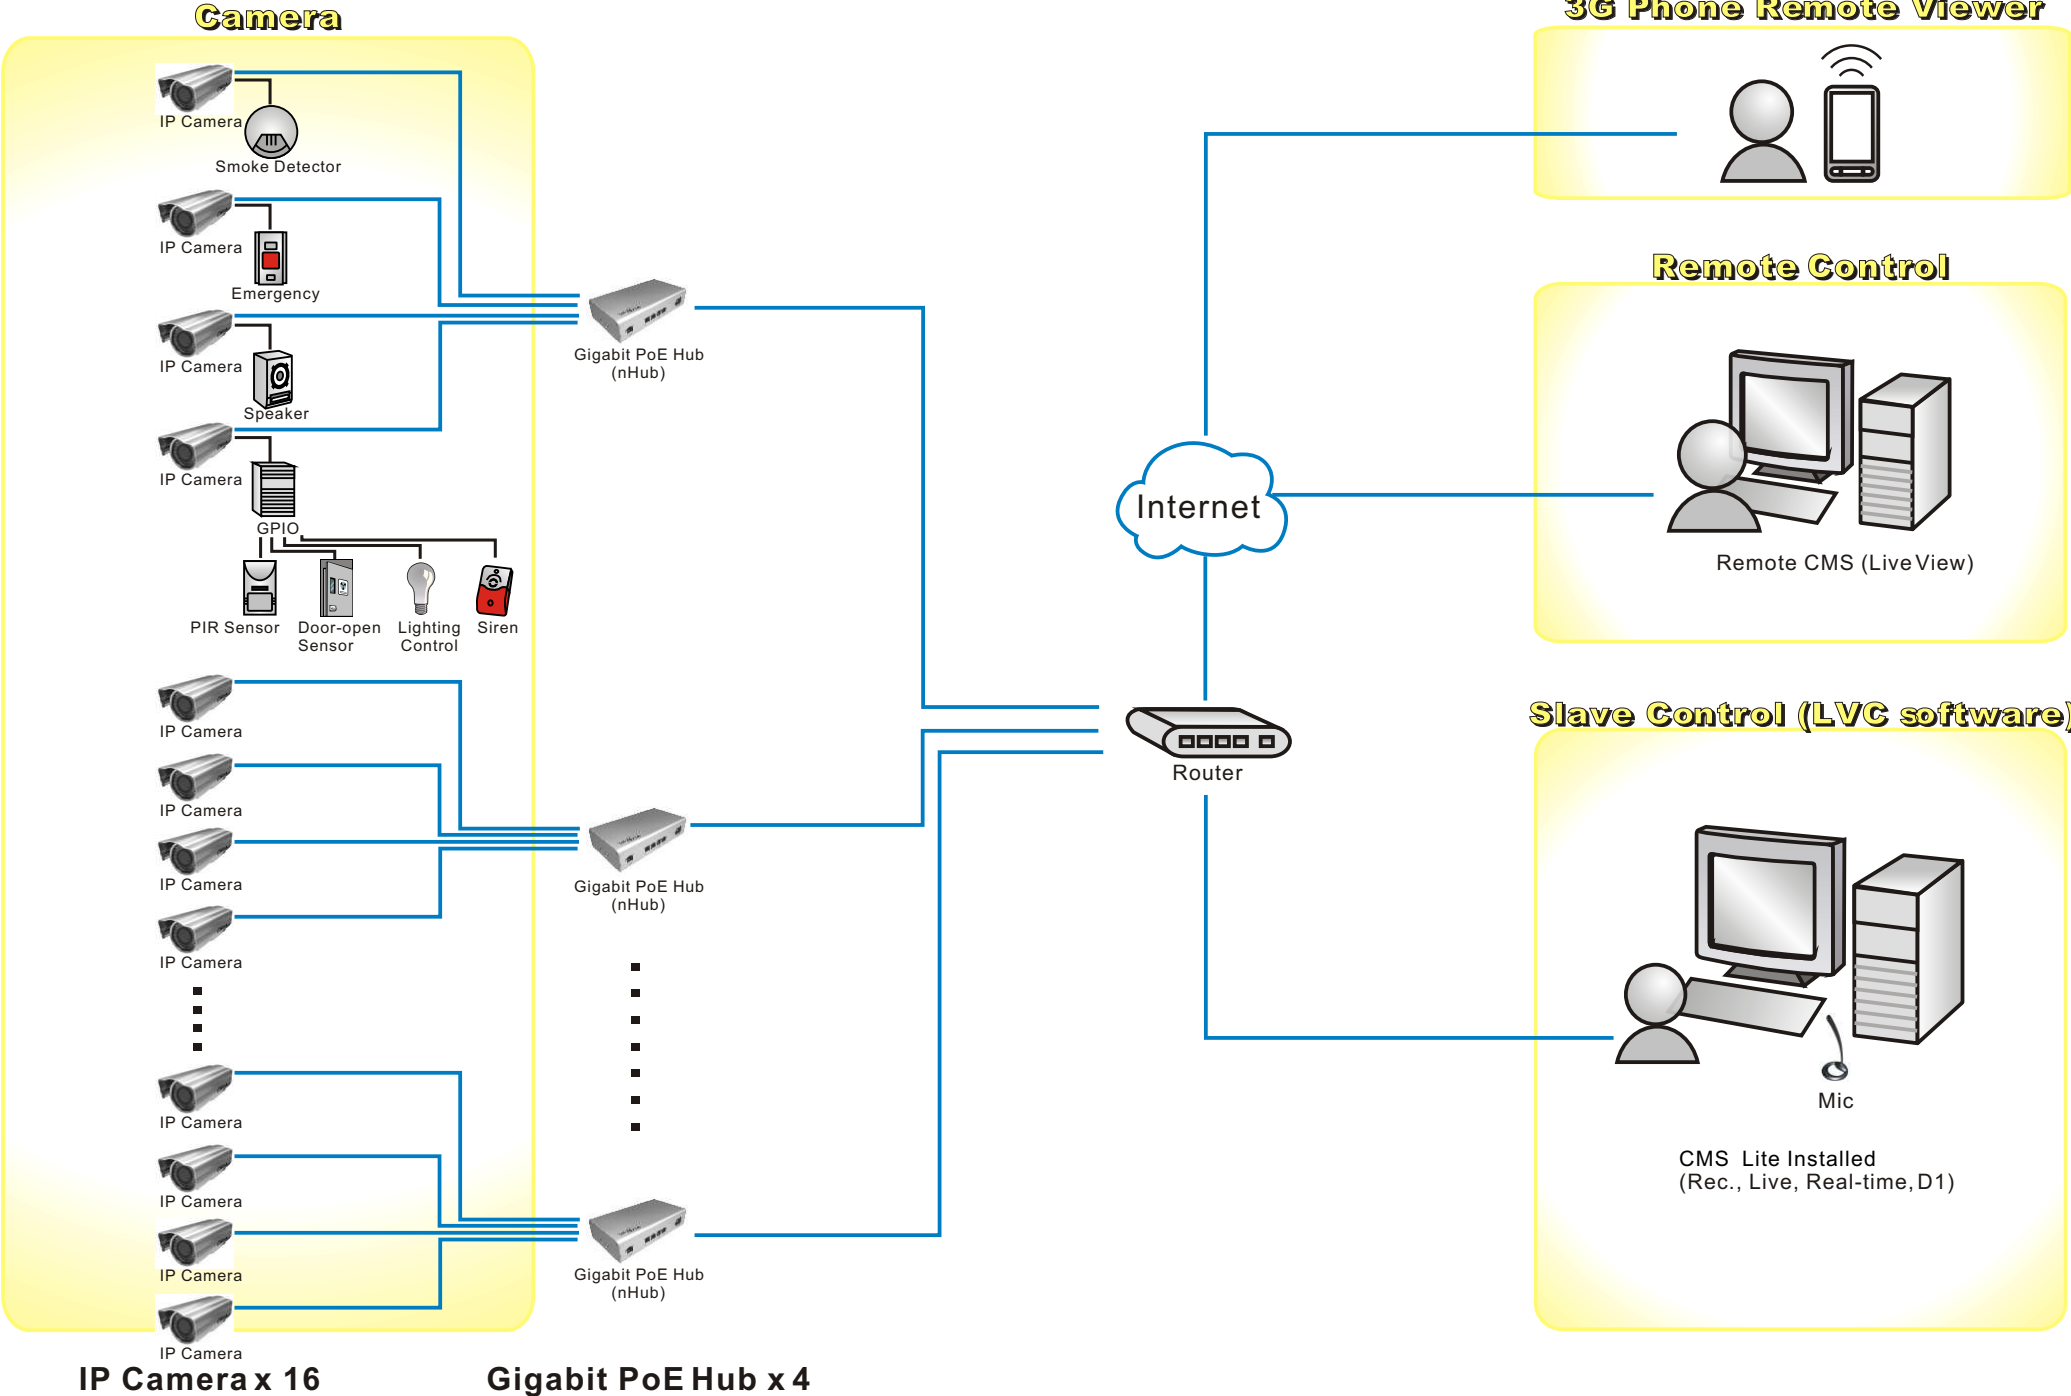

# Telexper 16ch System Diagram

## Camera

## 3G Phone Remote Viewer

## Slave Control (LVC software)

CMS Lite Installed  
(Rec., Live, Real-time, D1)

IP Camera x 16

Gigabit PoE Hub x 4