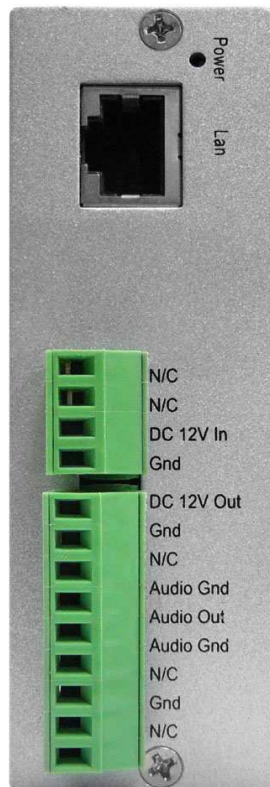

# Matrix Decoder Quick Installation Guide

Model: nMD-H

Product Front View

Product Rear View 1

Product Rear View 2

**2**