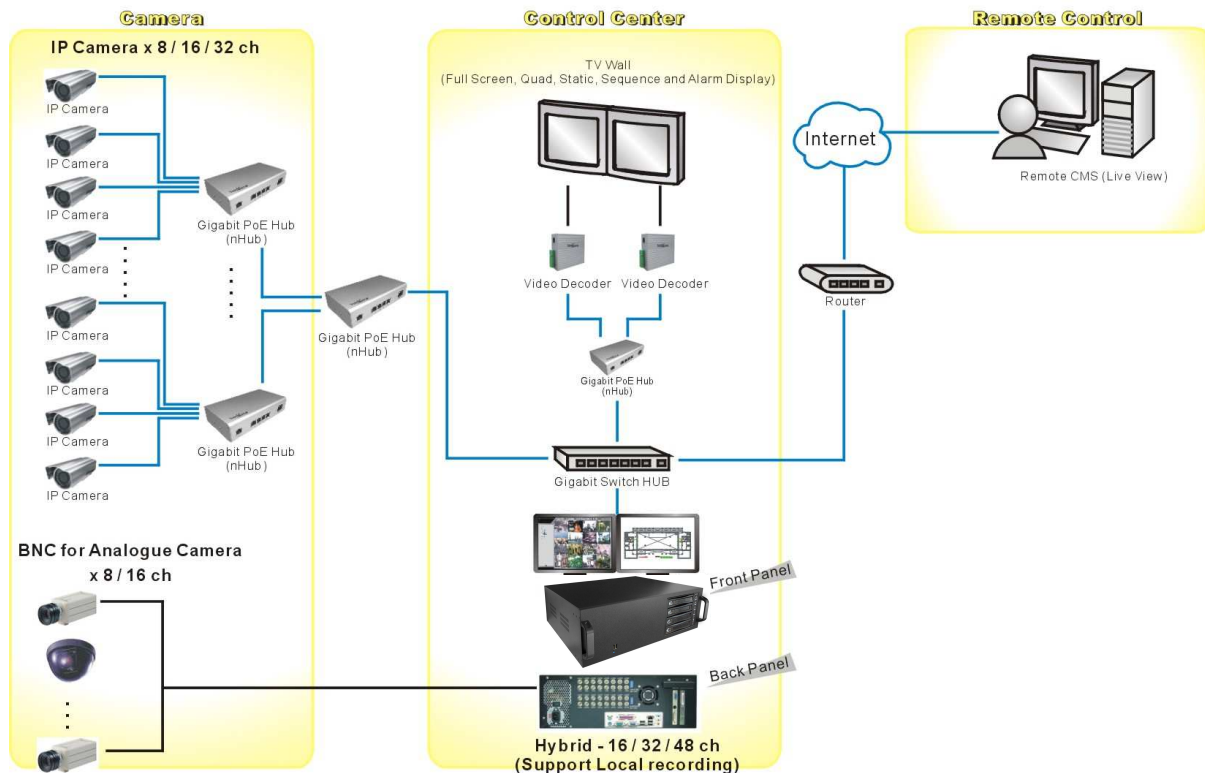

NOTE:

1. Compatible IP Products
   - Telexper : IP Camera, Video Server
   - Axis: IP Cameras & Others (Detailed models please contact Telexper)
2. Suggested Display Monitor Resolution: 1,650x1,050 for the best result.
3. TMSP: Telexper Multiple Stream Protocol

Hybrid 16ch / 32ch / 48ch System Diagram

Telexper International Inc.

33235 Transit Avenue, Union City, CA 94587 USA / Phone: 1-510-477-9150 / Fax: 1-510-477-9634

3F.-3, No.2, Jian 8th Rd., Zhonghe Dist., New Taipei City 235, Taiwan (R.O.C.) / Phone: +886-2-6620-5898 / Fax: +886-2-6620-6909 / <http://www.telexper.com> / E-mail: sales-tw@telexper.com