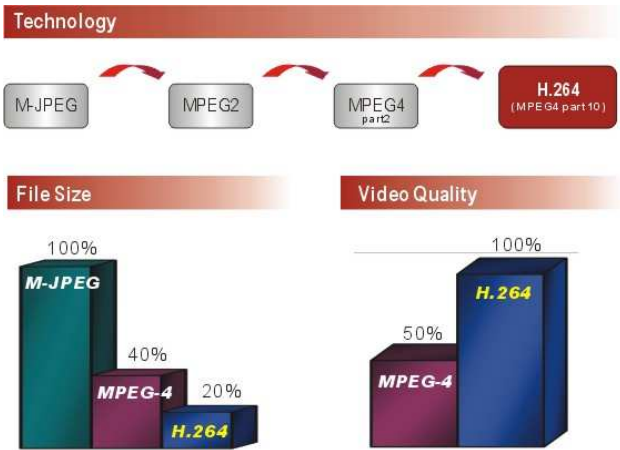

TMSP: Telexper Multiple Stream Protocol

(Specifications subject to change without prior notice)

Telexper International Inc.

33235 Transit Avenue, Union City, CA 94587 USA / Phone: 1-510-477-9150 / Fax: 1-510-477-9634

3F.-3, No.2, Jian 8th Rd., Zhonghe Dist., New Taipei City 235, Taiwan (R.O.C.) / Phone: +886-2-6620-5898 / Fax: +886-2-6620-6909 / <http://www.telexper.com> / E-mail: sales-tw@telexper.com