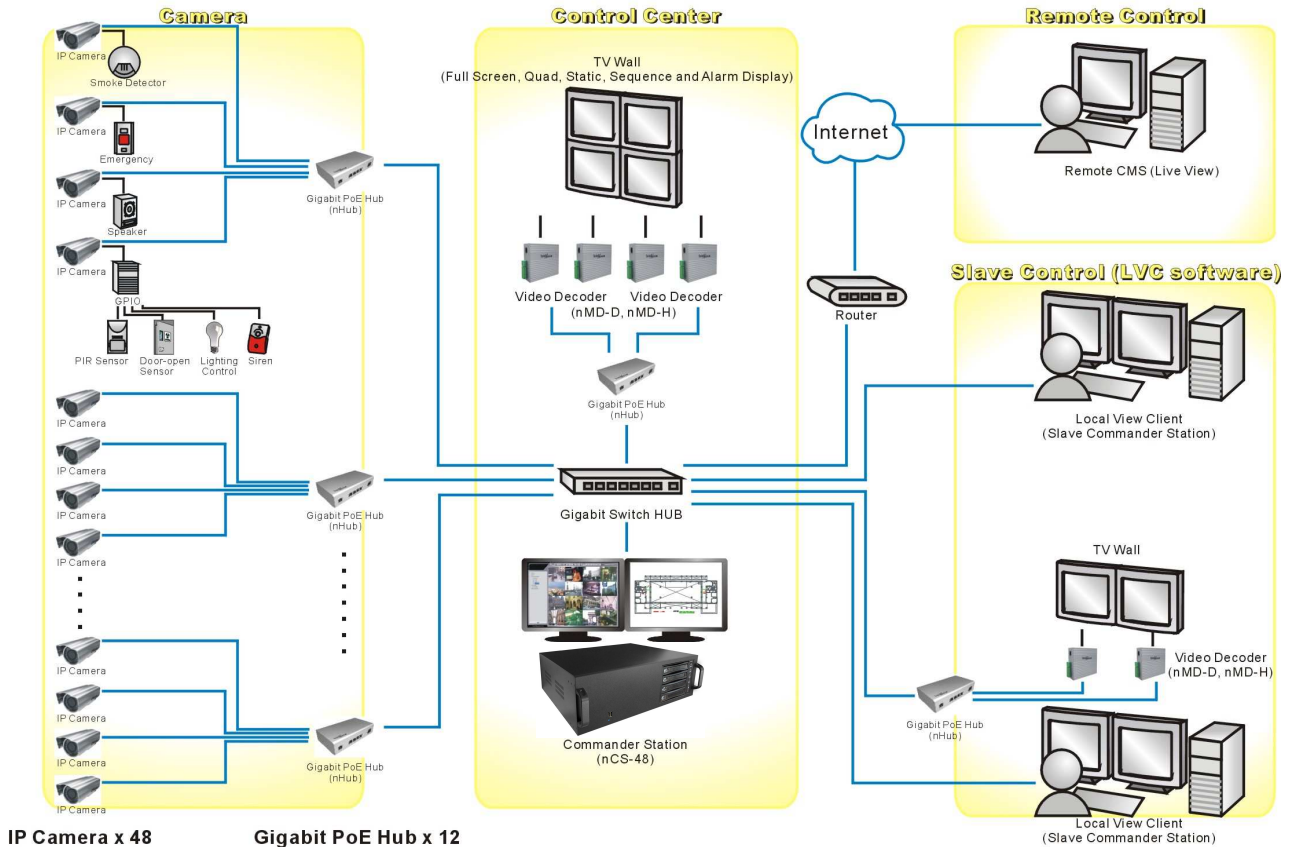

Solution Diagram:

Applications:

- Financial Institution: Banks, postal offices, credit unions...etc.
- Public Construction: Highways, subways, power plants, reservoir...etc.
- Franchise: Convenient stores, malls, gas stations...etc.
- Convention centers, education institution, prisons, commercial buildings.

Full Software Functions:

Modular Design

- Multi Video/ Audio/ GPIO Integrated streaming design
  - IP Camera, PTZ cameras, Video Servers, Matrix Decoders
  - Manage all kinds of alarm sensors
  - Control electrical devices remotely (e.g. turn on/ off lighting)
  - Broadcast background music to the assigned areas
  - Live audio monitoring of selected area

Video

- Compatible with multi-codec, multi-brands IP products
  - M-JPEG, MPEG4, H.264 supported
- Multiple Steaming

Live & Recording

- Powerful Live Monitoring
  - Real-time video at 16ch display. Max. 64 screen display.
  - Group view
  - 1/4/9/10/13/16/25/36/64 cameras display on screen
- User-friendly system configuration of REC such as
  - Recording Schedule
  - Frame rate (fps) & quality (compression & bit rate) adjustment
  - Multi-channel of video & audio REC
  - Alarm trigger schedule, alarm turbo, pre & post alarm
  - Auto recycle recording files when storage is full

Telexper International Inc.

33235 Transit Avenue, Union City, CA 94587 USA / Phone: 1-510-477-9150 / Fax: 1-510-477-9634

3F.-3, No.2, Jian 8th Rd., Zhonghe Dist., New Taipei City 235, Taiwan (R.O.C.) / Phone: +886-2-6620-5898 / Fax: +886-2-6620-6909 / <http://www.telexper.com> / E-mail: sales-tw@telexper.com