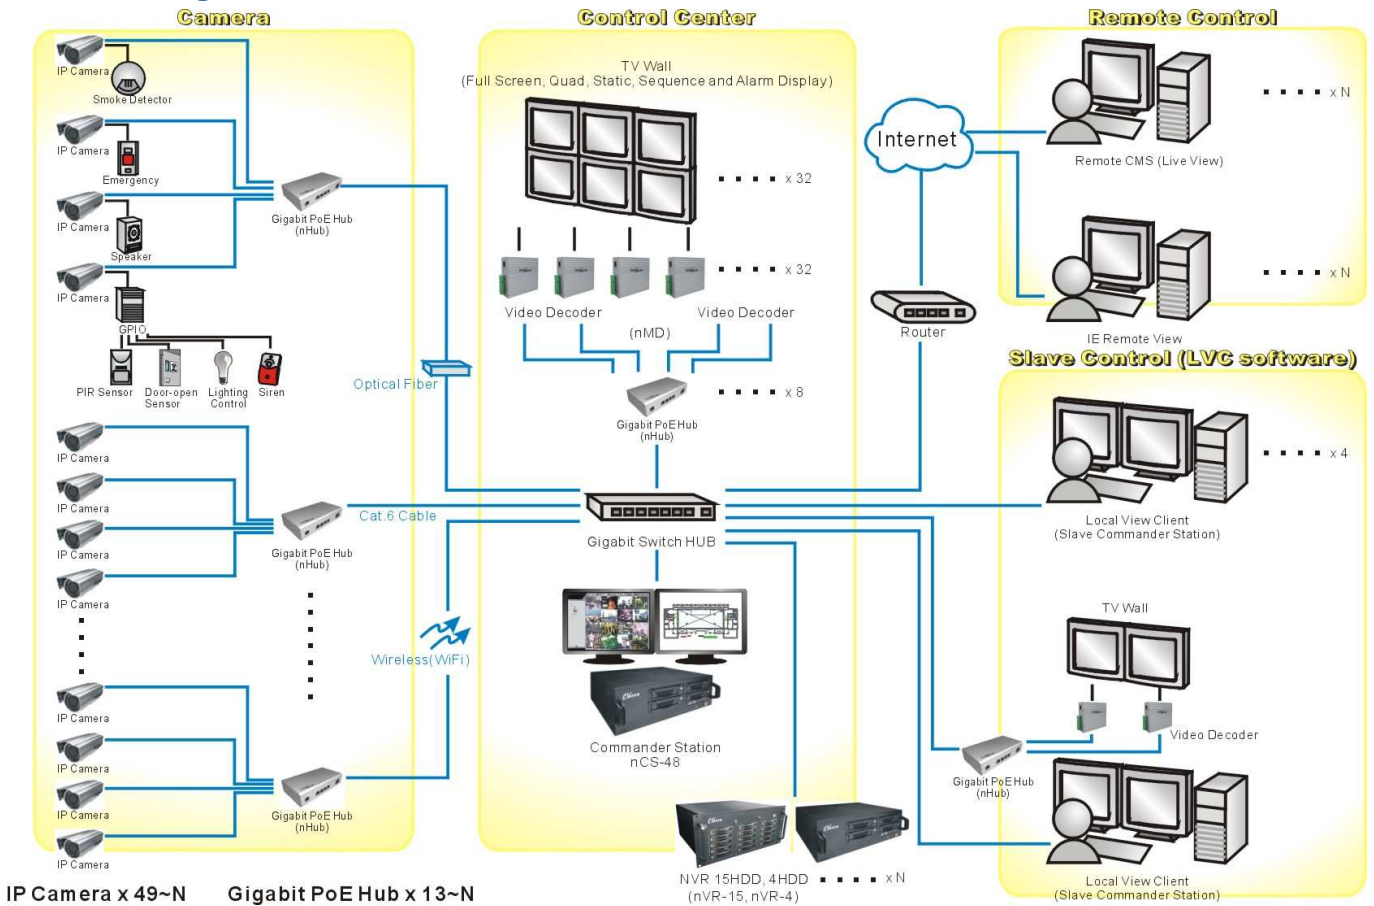

Recommend Hardware Specifications	
Operating System	Windows 7 or above
CPU	Intel i7
RAM	8G
VGA	NVIDIA N210 or above
Minimum size for software application installation	500MB

Solution Diagram:

Applications:

- Financial Institution: Banks, postal offices, credit unions...etc.
- Public Construction: Highways, subways, power plants, reservoir...etc.
- Franchise: Convenient stores, malls, gas stations...etc.
- Convention centers, education institution, prisons, commercial buildings

Telexper International Inc.

33235 Transit Avenue, Union City, CA 94587 USA / Phone: 1-510-477-9150 / Fax: 1-510-477-9634

3F.-3, No.2, Jian 8th Rd., Zhonghe Dist., New Taipei City 235, Taiwan (R.O.C.) / Phone: +886-2-6620-5898 / Fax: +886-2-6620-6909 / <http://www.telexper.com> / E-mail: sales-tw@telexper.com